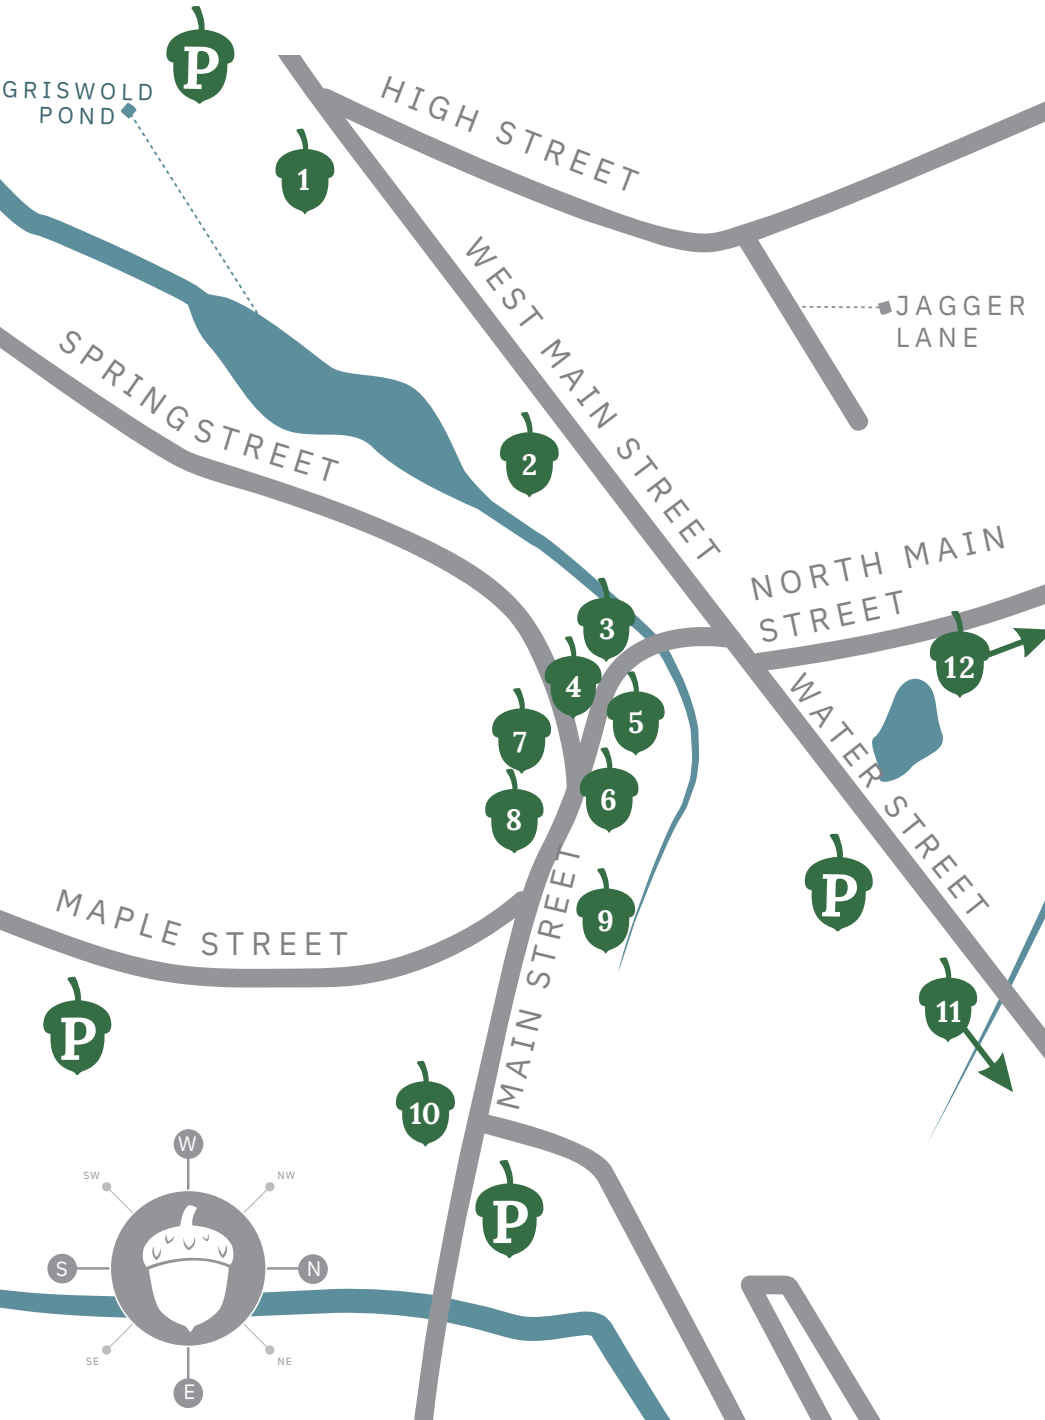

MAP OF CHESTER

Chester Arts & Literary Weekend

February 9-11

- 1 Chester Public Library | 21 West Main Street
 - 2 Chester Historical Society | 9 West Main Street
 - 3 The Wayfinder Society | 14 Main Street
 - 4 Little House Brewing Company | 16 Main Street
 - 5 Lori Warner Gallery | 21 Main Street
 - 6 Dina Varano | 27 Main Street
 - 7 Spring Street Studio & Gallery | 1 Spring Street
 - 8 BlackKat Leather | 36 Main Street
 - 9 Atmosphere Glass | 51 Main Street
 - 10 Chester Gallery | 67 Main Street
 - 11 Congregation Beth Shalom Rodfe Zedek | 55 East Kings Highway
 - 12 Chester Meeting House | 4 Liberty Street
- P Public Parking**
- 21 West Main Street | Chester, CT
 - 20 Water Street | Chester CT
 - Laurel Hill Cemetery | Chester CT
 - On Maple Street | about 1/2 way between Main & Hickory Hill